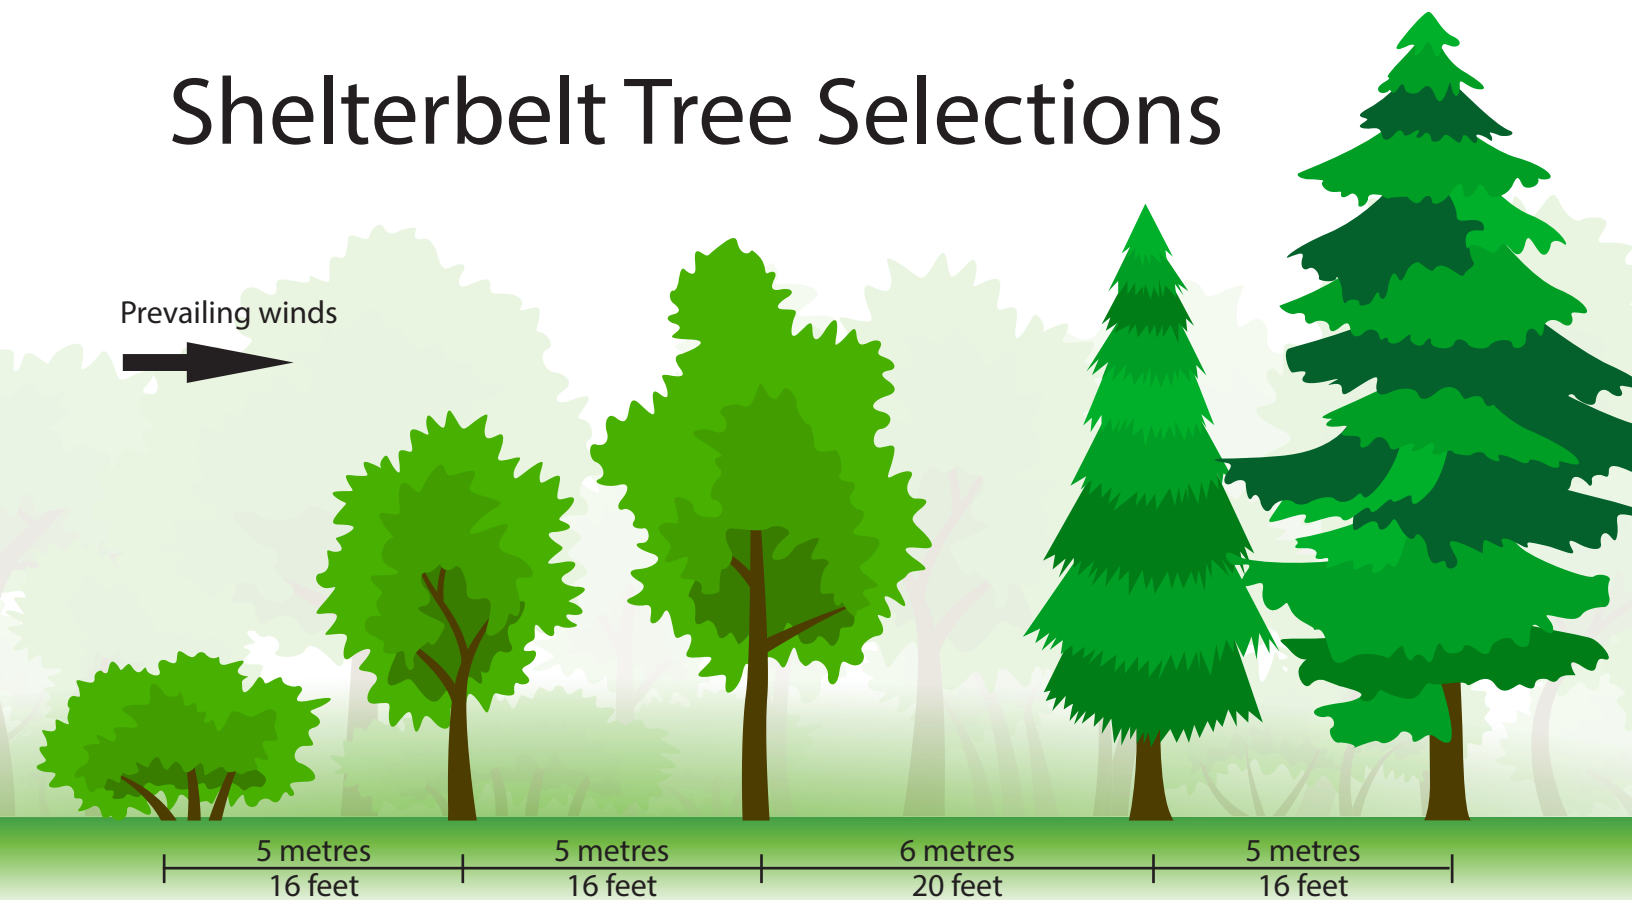

Shelterbelt Tree Selections

SHELTERBELT SPECIES RECOMMENDATIONS

Row 1	Row 2	Row 3	Rows 4 & 5
Common Caragana	Acute Willow	Bur Oak	Blue Spruce
Nanking Cherry	Golden Willow	Manitoba Maple	White Spruce
Northline Saskatoon	Laurel Leaf Willow	Green Ash	Norway Spruce
Villosa Lilac	Manitoba Maple	Poplar species	Lodgepole Pine
Common Purple Lilac	Amur Maple		Scots Pine